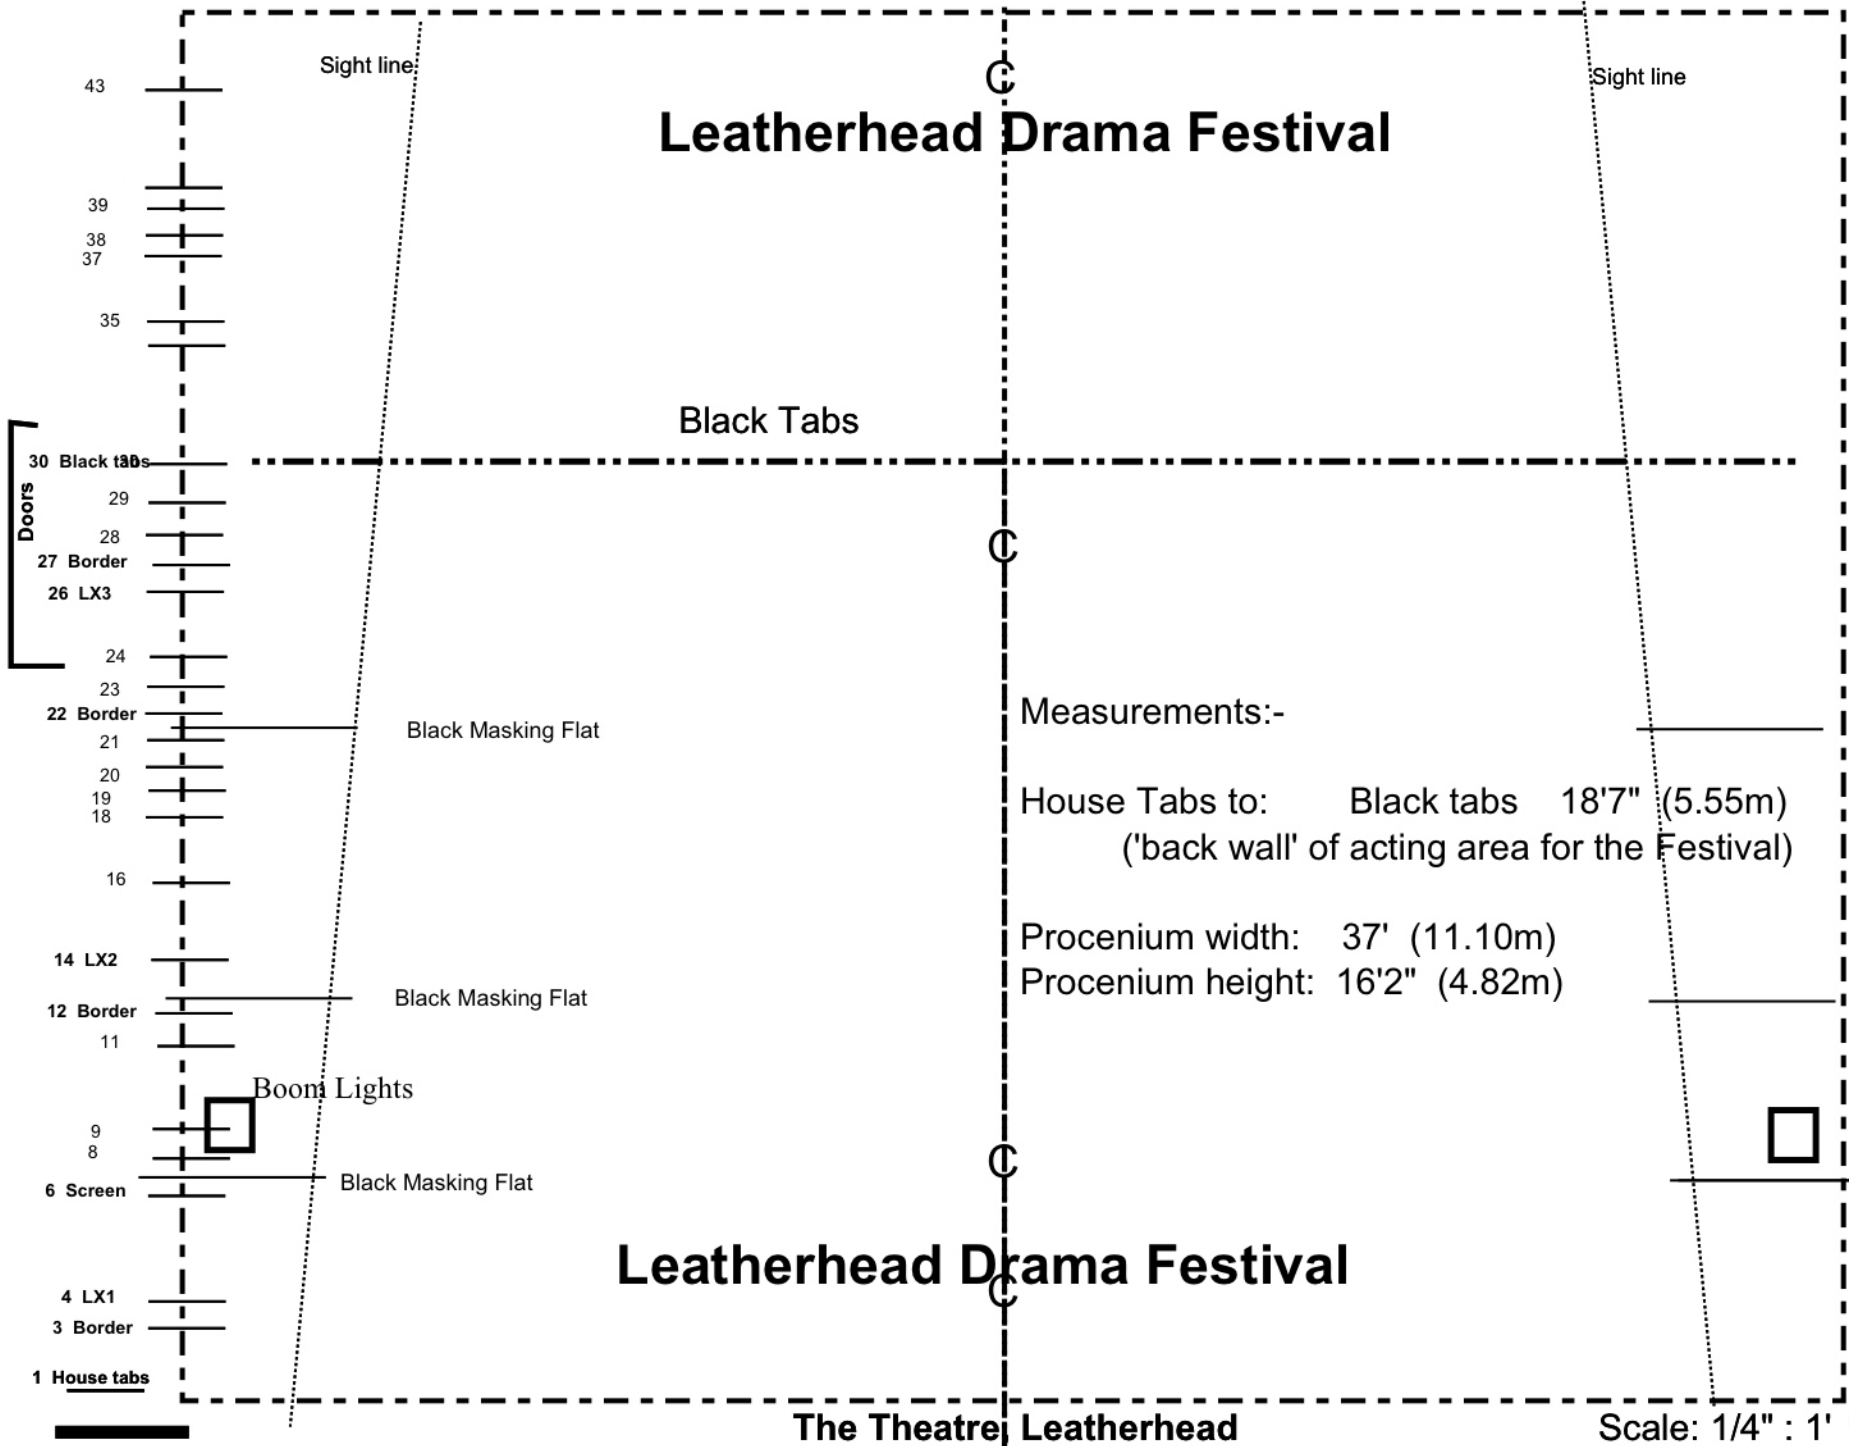

Leatherhead Drama Festival

Sight line

Sight line

Black Tabs

Measurements:-

House Tabs to: Black tabs 18'7" (5.55m)
('back wall' of acting area for the Festival)

Proscenium width: 37' (11.10m)

Proscenium height: 16'2" (4.82m)

Black Masking Flat

Black Masking Flat

Booms Lights

Black Masking Flat

Leatherhead Drama Festival

The Theatre, Leatherhead

Scale: 1/4" : 1'

- 43
- 39
- 38
- 37
- 35
- 30 Black tabs
- 29
- 28
- 27 Border
- 26 LX3
- 24
- 23
- 22 Border
- 21
- 20
- 19
- 18
- 16
- 14 LX2
- 12 Border
- 11
- 9
- 8
- 6 Screen
- 4 LX1
- 3 Border
- 1 House tabs